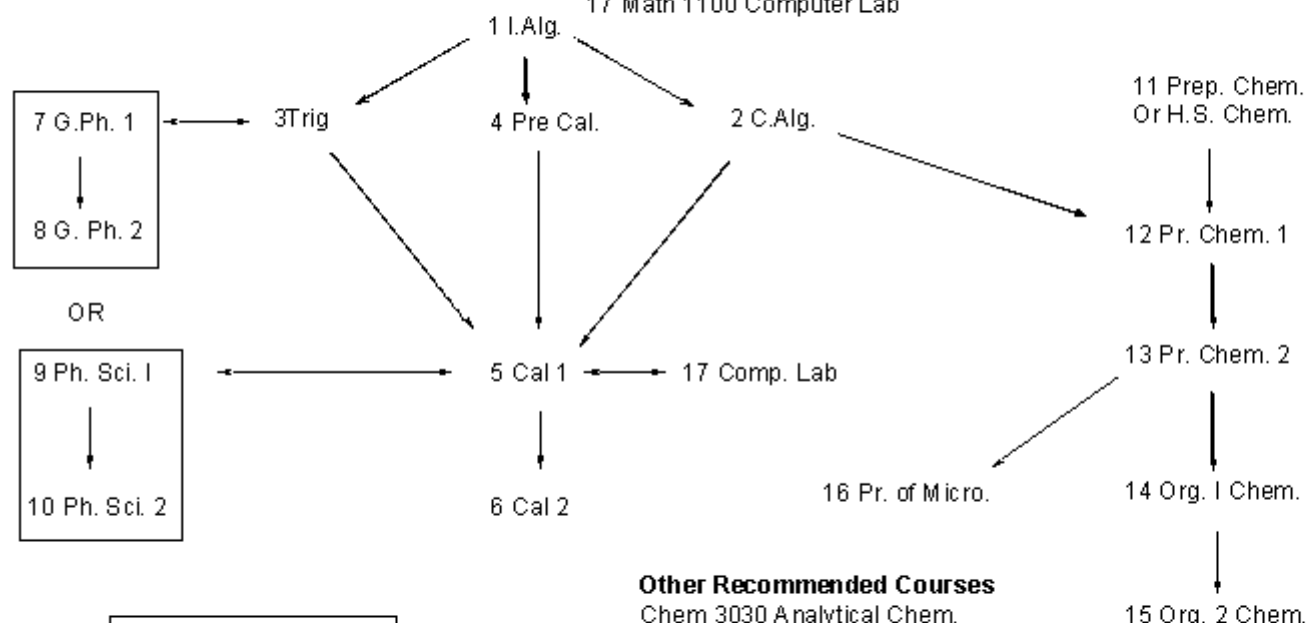

Schedule of required courses containing pre-requisites

Course Key

1 Math 1010 Intermediate Algebra
2 Math 1050 College algebra
3 Math 1060 Trigonometry
4 Math 1080 Precalculus
5 Math 1210 Calculus I
6 Math 1220 Calculus II
7 Phsx 2010 Gen. Physics I
8 Phsx 2020 Gen. Physics II

9 Phsx 2210 Phys. for Scientist I
10 Phsx 2220 Phys. for Scientists II
11 Chem 1200 Prep. for College Chem
12 Chem 1210 Prin. of Chem. I
13 Chem 1220 Prin. of Chem. II
14 Chem 2310 Organic I Chem.
15 Chem 2320 Organic II Chem.
16 Micro 2054 Prin. of Microbiology
17 Math 1100 Computer Lab

Required courses having no pre-requisites

18 Engl 2100 Technical Writing
19 Zool 2100 Human Anatomy
20 Zool 2200 Human Physiology

Other Recommended Courses

Chem 3030 Analytical Chem.
Chem 3070 Biochemistry
Comm 1020 Public Speaking
Comm 1050 Interpersonal Comm.
Econ 1010 Economics
Math 3420 Statistics
Zool 1110 Prin. of Zool. 1
Zool 1120 Prin. of Zool. 2
Zool 3200 Cell Biology
Eng 3100 Writing / Composition
IS & T 1700 Computer Literacy