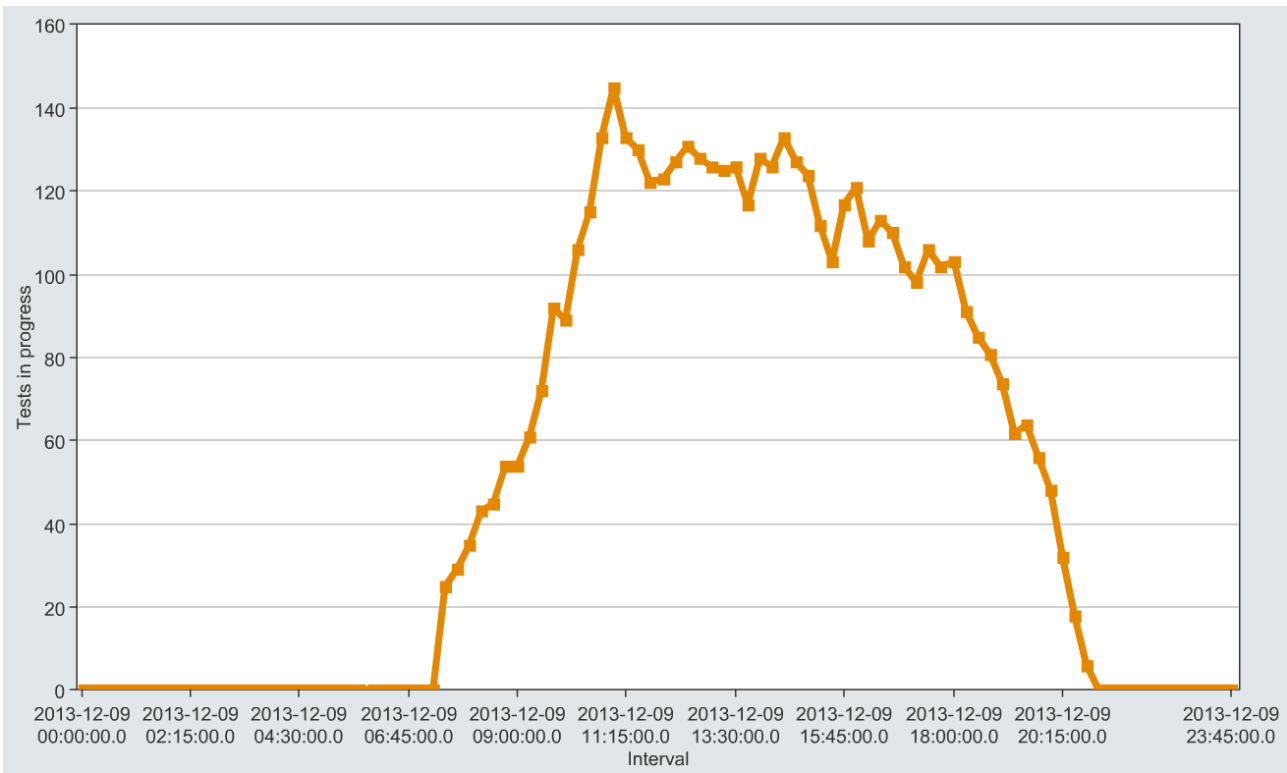

Combined total computer-based "Tests in Progress" all five main campus testing sites

Monday

Tuesday

Wednesday

Thursday