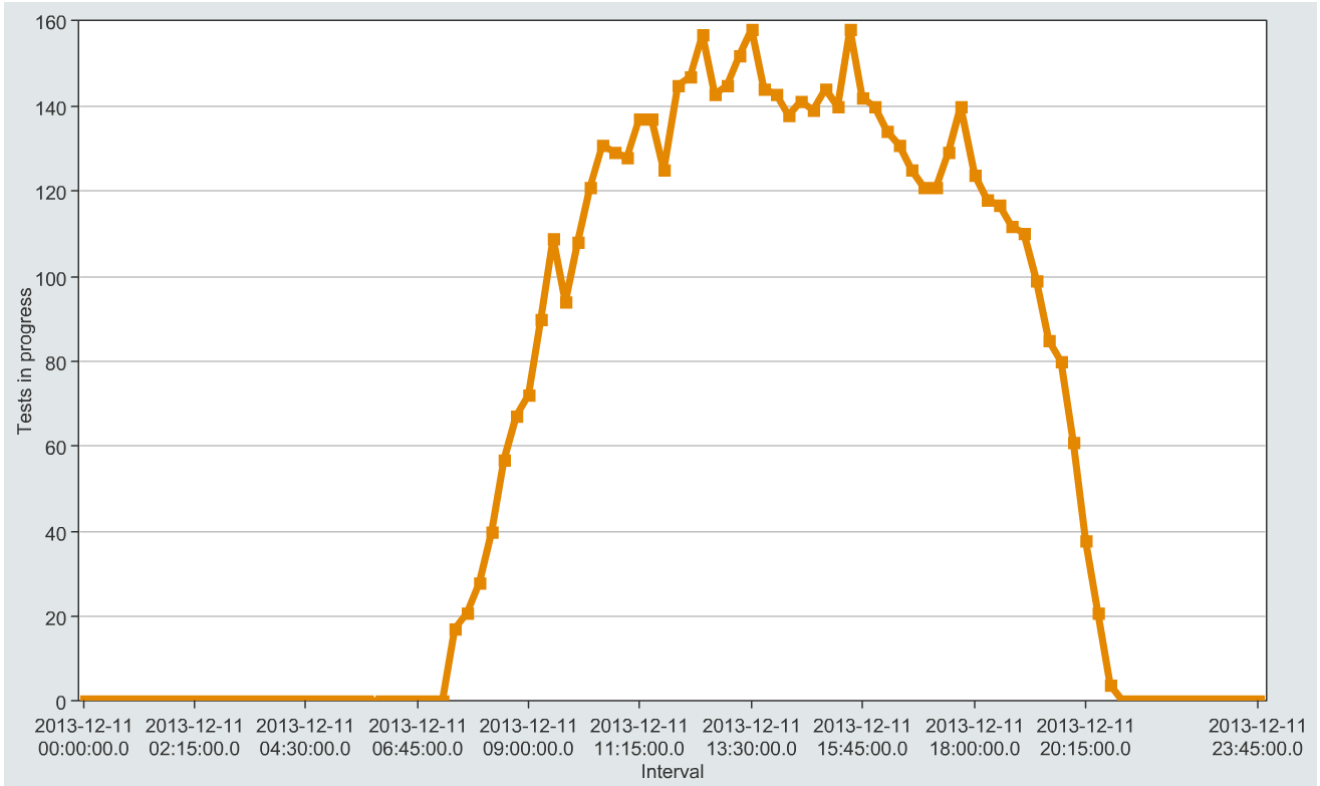

Combined total computer-based "Tests in Progress" all five main campus testing sites

Monday

Tuesday

Wednesday

Thursday